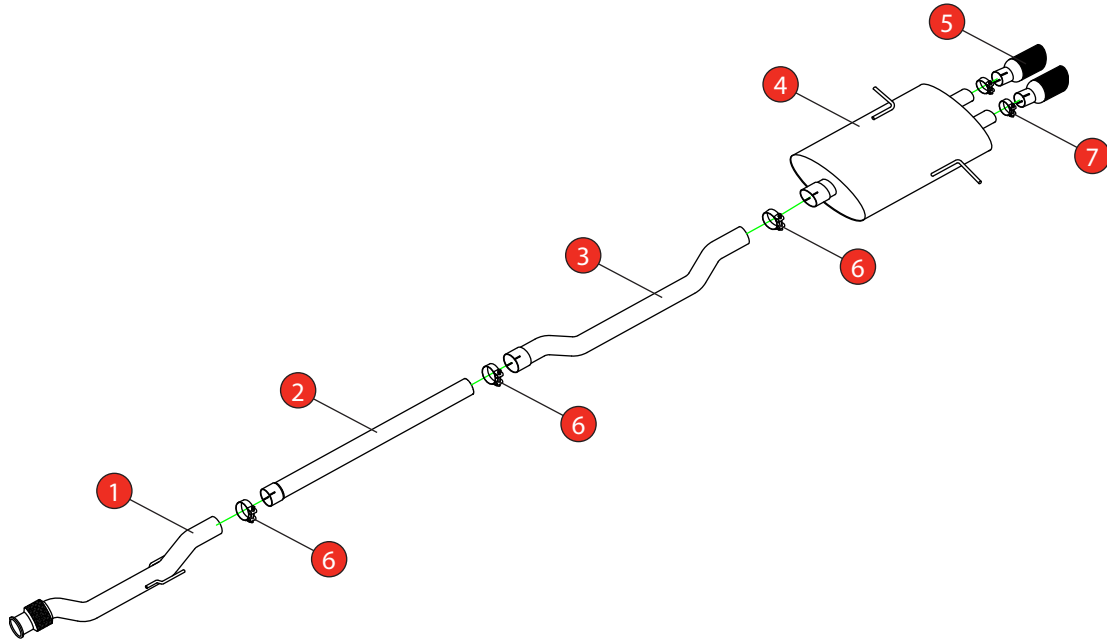

<b>Car</b>	Mini Cooper S R56 / R57 / R58 / R59	<b>Part No.</b>	SMNS011CF
<b>Year</b>	2007-2014	<b>Fit Kits</b>	165FK
<b>Notes</b>	Where not supplied use original fittings	<b>Features</b>	Pipe Diameter:- 70mm

Estimated Fitting Time: 1 Hour

NO.	PART NO.	DESCRIPTION	QTY
1	672BM	Front Flex Pipe	1
2	674BM	Non-resonated Centre Section	1
3	675BM	Link Pipe	1
4	676BM	Rear Silencer	1
5	Z023.10158	Carbon Fibre Ascari Trim	2
<b>Fit Kit</b>			
6	Z016.10063	72mm H/D Clamp	3
7	Z016.10064	63-68mm H/D Clamp	2